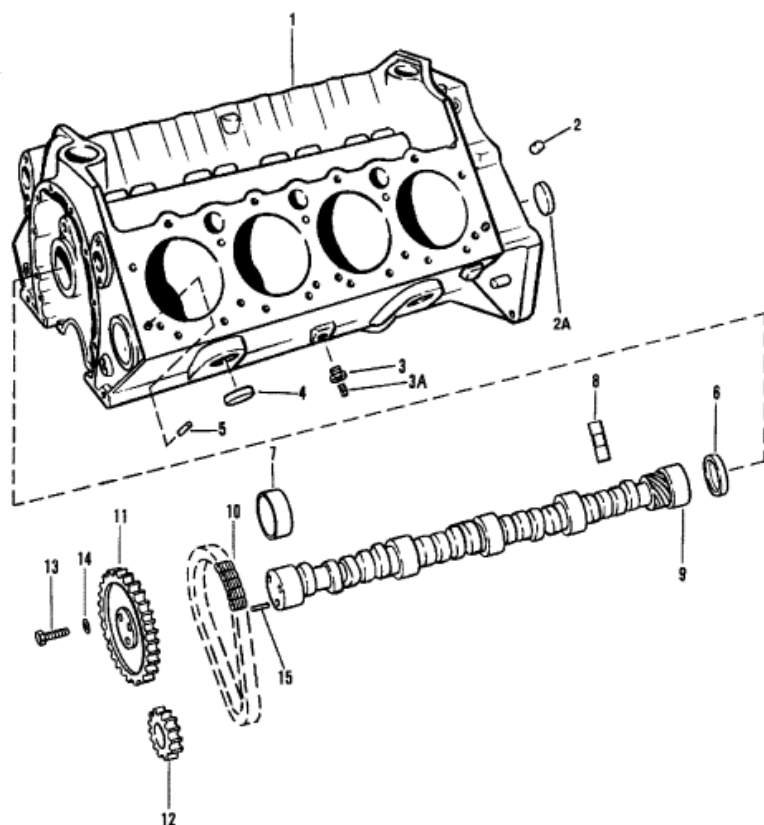

(ALL 305 CID)(350 CID - ALL 5.7L ALPHA)
 (350MAG/5.7L BRAVO -S/N-0D617327 & BELOW)

Parts List

Ref	Class	Part	Description	Qty	Comment	Footnote
1		N.S.S.	CYLINDER BLOCK ASSEMBLY	1	(305 C.I.D.) (ORDER REMANUFA	2
1		N.S.S.	CYLINDER BLOCK ASSEMBLY	1	(350 C.I.D.) (ORDER REMANUFA	2
2	22	48340	PIPE PLUG (1/4 IN.)	3		
2A	19	816565	EXPANSION PLUG (15/32 IN.)	5		
3	22	48556	BUSHING	2		
3A	22	32802	PIPE PLUG	2		
4	19	34270	EXPANSION PLUG (1-5/8 IN. DI.	8		
5	17	35465	DOWEL PIN (5/16 IN. DIA.)	4		
6	22	72640	PLUG	1		
7	23	85674	BEARING UNIT (SET)	1		
8		72638	LIFTER	16		
9	431	5943	CAMSHAFT	1		
10		17161	CHAIN	1		
11	43	17159	SPROCKET	1		
12	43	17160	SPROCKET	1		
13	10	34505	BOLT (3/4 IN.)	3		
14	12	848136	WASHER	3		
15	17	35312	PIN	1		
-		805636R	2 REMANUFACTURED MARINE LO	1	(305 C.I.D.)	
-		14152R	2 REMANUFACTURED MARINE LO	1	(350 C.I.D.)	
-	27	75611A88	ENGINE OVERHAUL GASKET SE	1		
-	92	91601	SEALER-RED RTV (WHERE APPL	1		
-	92	34227	1 PERFECT SEAL (WHERE APPLIC	1		